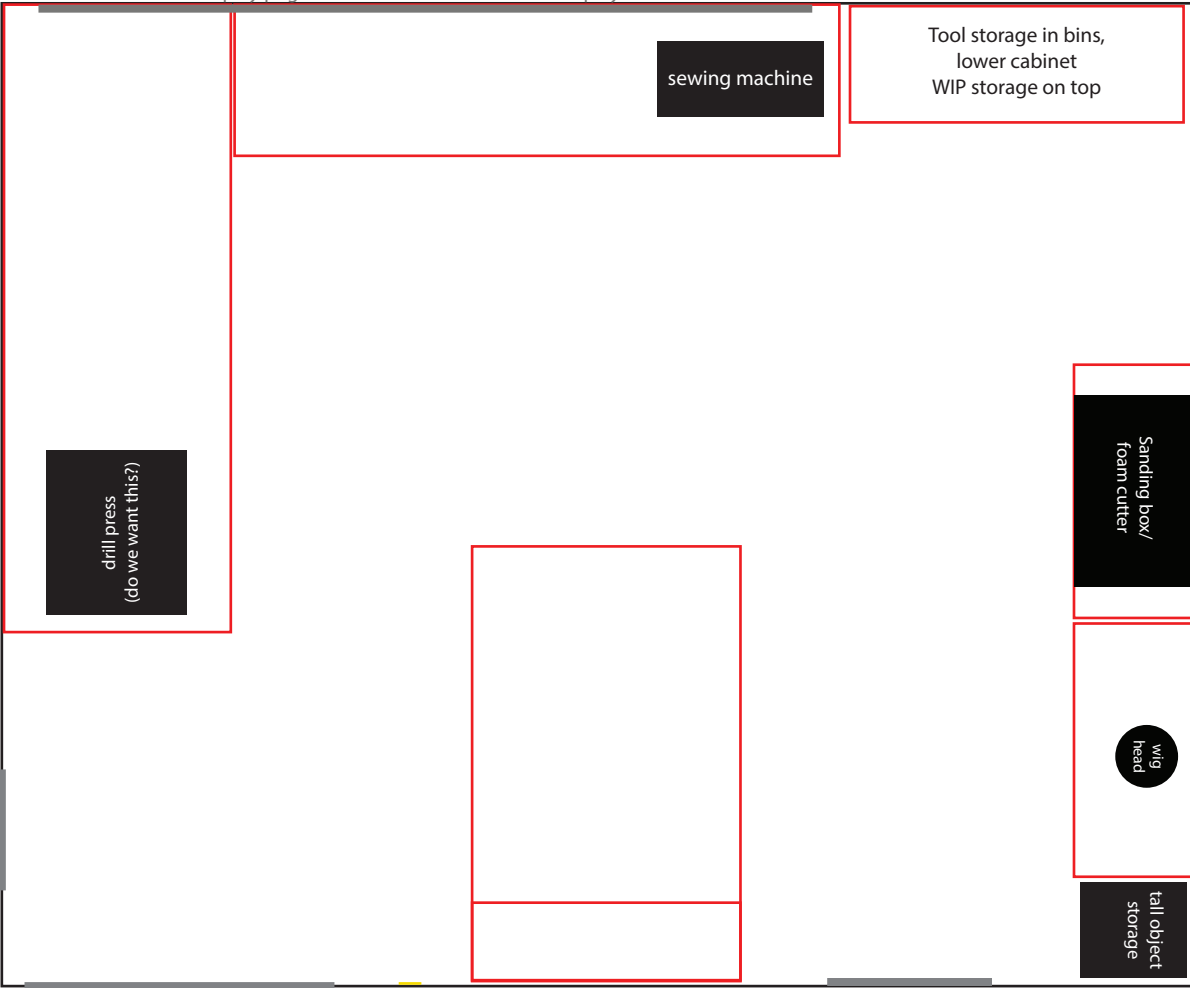

1mm = 1in    ↑ = orientation    158"

Display peg/wire mesh board ala Kamui Cosplay

sewing machine

Tool storage in bins,  
lower cabinet  
WIP storage on top

Door; 41" wide, 83" tall, 3" from corner    Lightswitch; 3" wide, 5" tall, 8.5" from door, 44" off of ground

tall object storage

wig head

sanding box / foam cutter

Window: 46.5" wide, 41" tall, 42" from ground, 31" from corner

95" High

### Side View: Wall Composition

46.5" wide  
41" tall

31" from corner

3" w  
5" t

8.5" from door

83" tall

41" wide

58" tall

37" tall

34" tall

30" tall

4" tall

0"

3" from corner

42" from ground