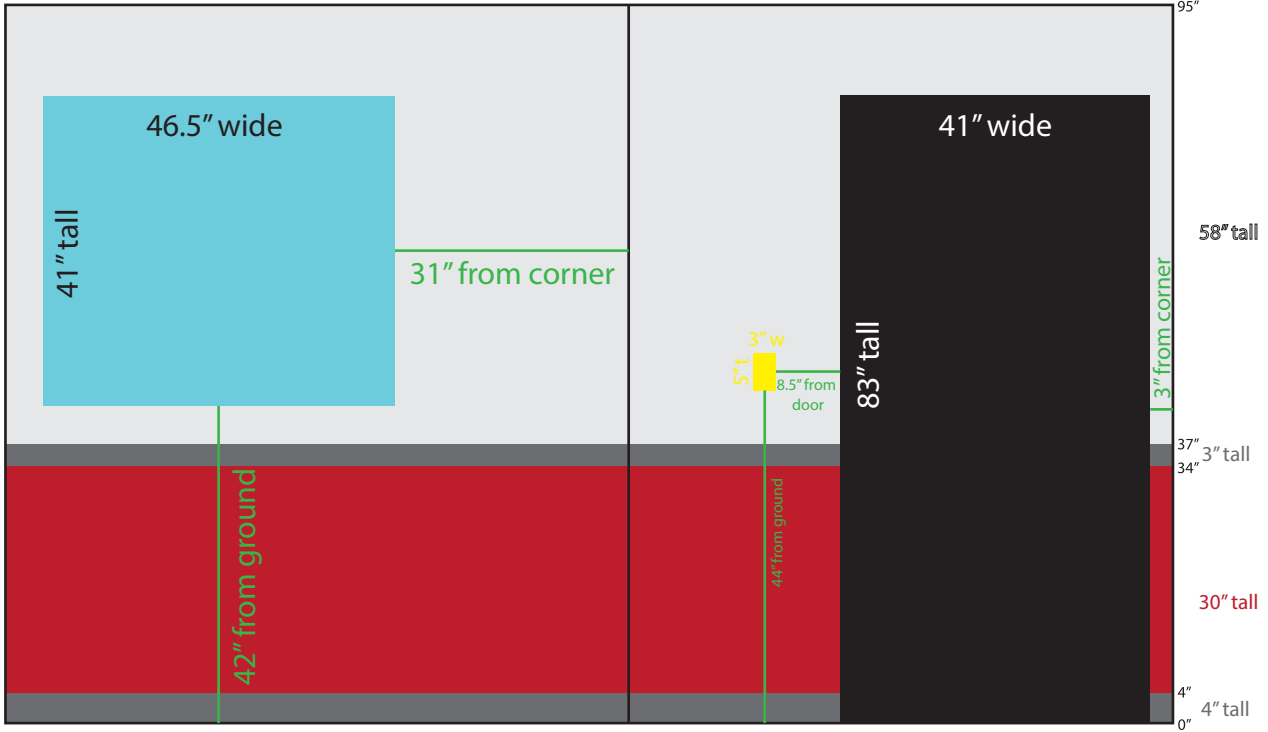

1mm = 1in    ↑ = orientation    158"

Display peg/wire mesh board ala Kamui Cosplay

sewing machine

Tool storage in bins,  
lower cabinet  
WIP storage on top

Door; 41" wide, 83" tall, 3" from corner    Lightswitch; 3" wide, 5" tall, 8.5" from door, 44" off of ground

tall object storage

wig head

sanding box / foam cutter

Window: 46.5" wide, 41" tall, 42" from ground, 31" from corner

95" High

### Side View: Wall Composition

46.5" wide  
41" tall

31" from corner

3" w  
5" t

8.5" from door

83" tall

41" wide

58" tall

37" tall

34" tall

30" tall

4" tall

0"

3" from corner

42" from ground